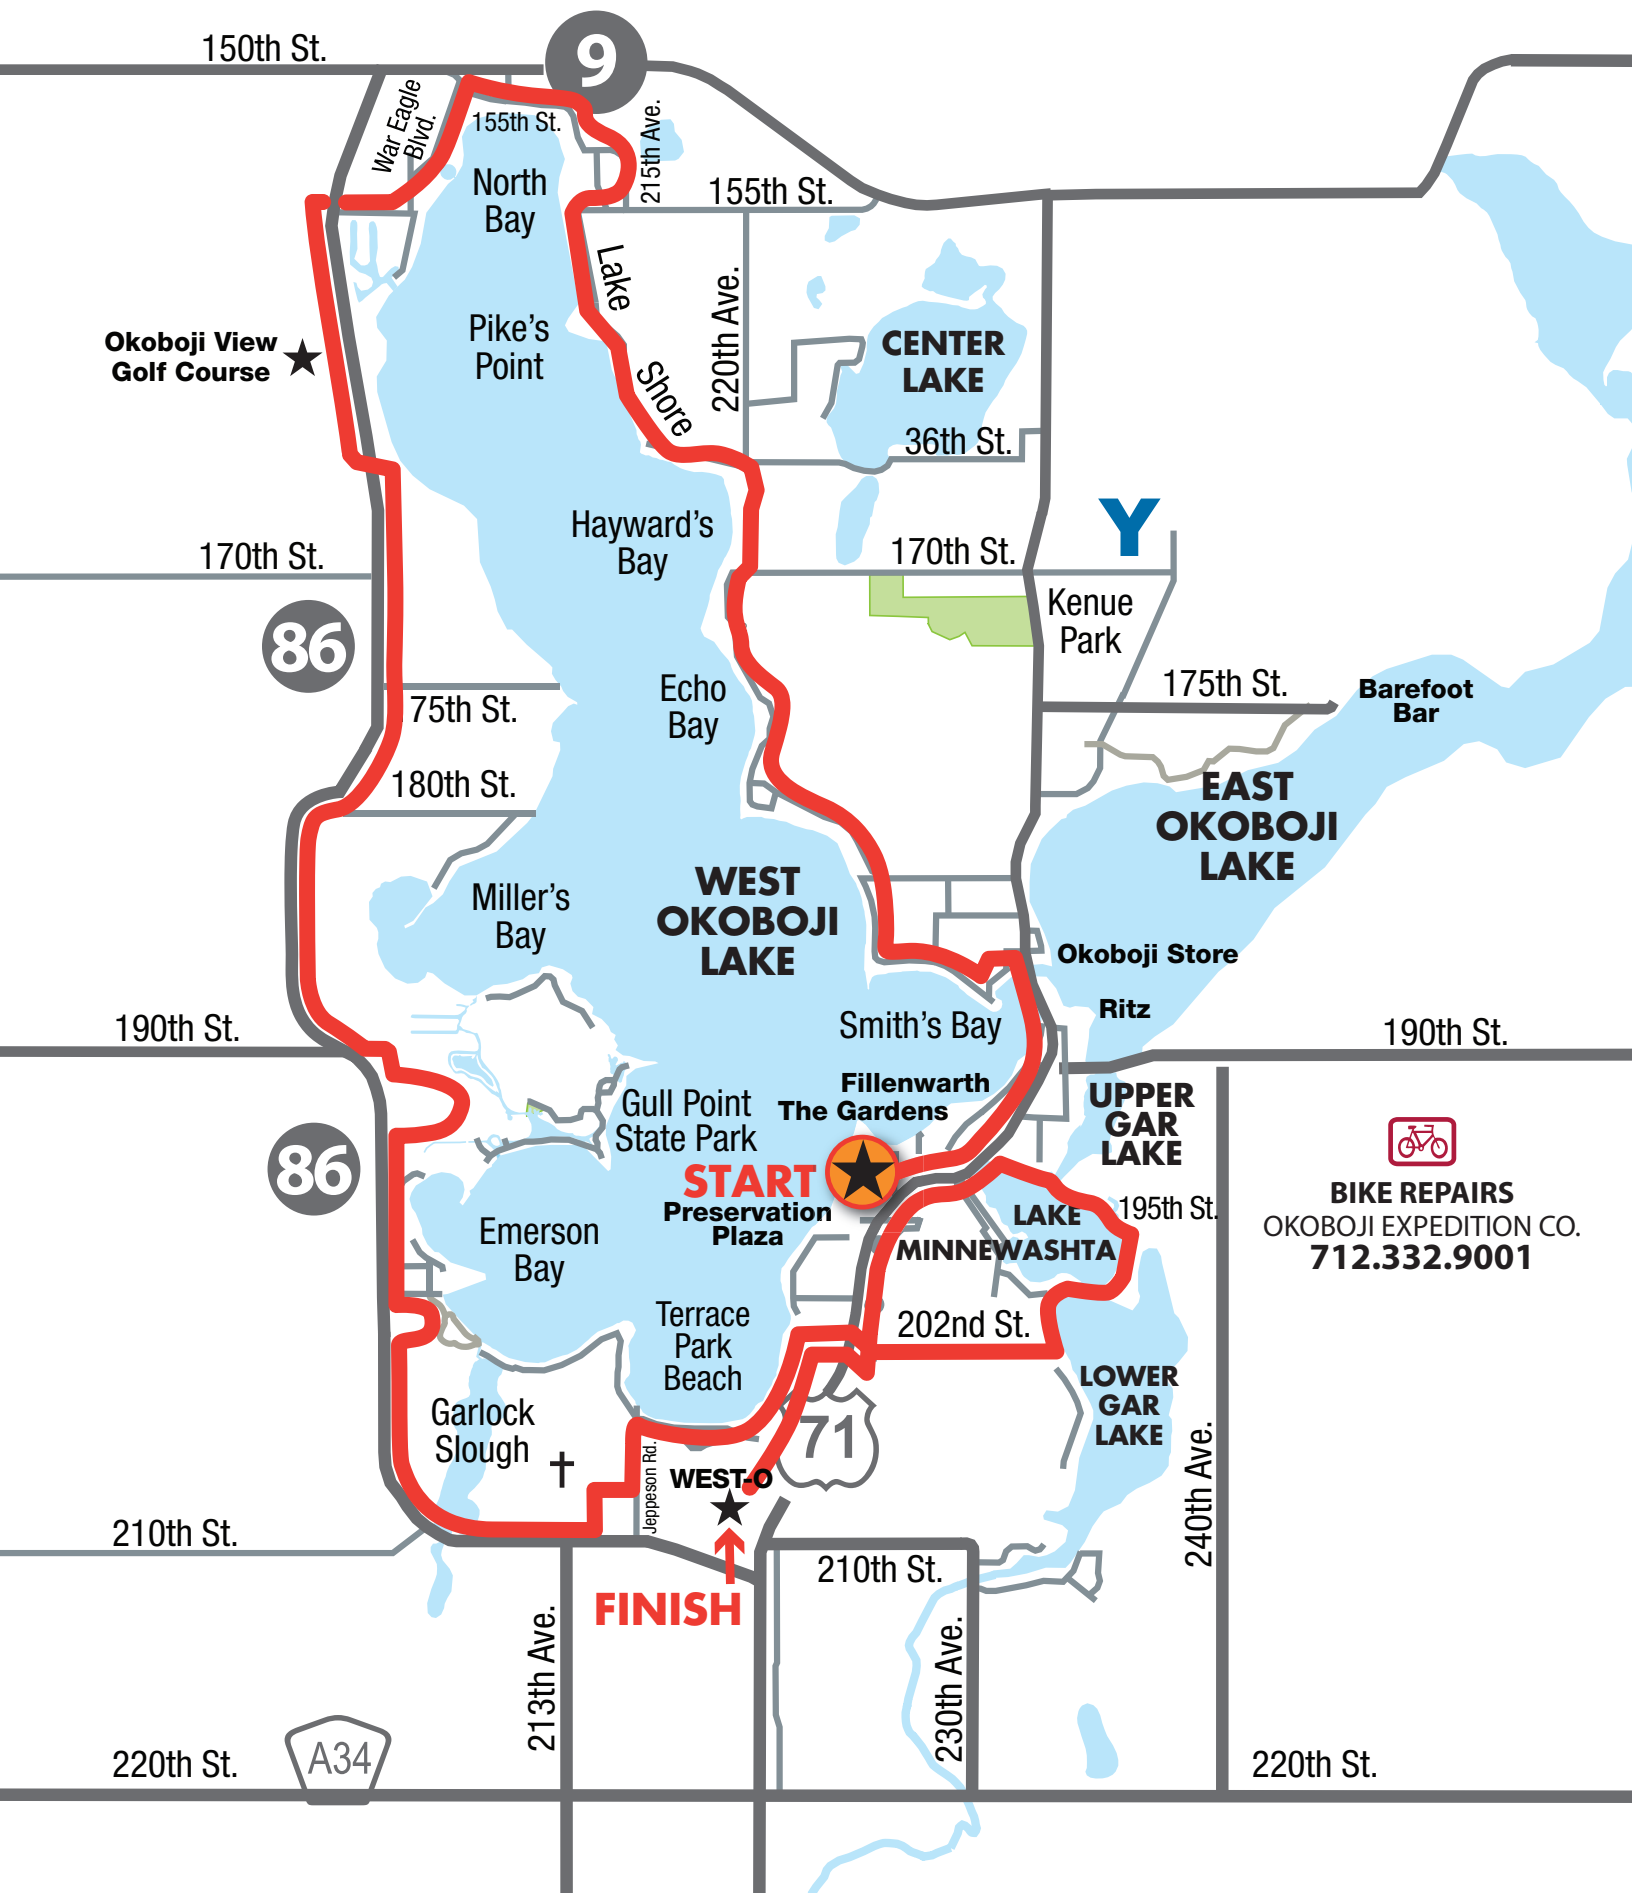

OKTOBERFEST

BIKE REPAIRS
OKOBOJI EXPEDITION CO.
712.332.9001

OKTOBERFEST

TURN-BY-TURN DIRECTIONS

STREET NUMBERS GET LARGER NORTH TO SOUTH

AVENUE NUMBERS GET LARGER WEST TO EAST

Head out of Preservation Plaza away from West Lake Okoboji
Turn **left** onto Lakeshore Drive
Continue past Central Emporium, Fillenwarth Beach Resort
Continue through Dry Dock parking lot
Cross bridge on left-hand side
Turn **left** at stop light to continue on Lake Shore Drive
Follow around towards Okoboji Boat Works
Turn **right** to continue on Lake Shore Drive at Okoboji Boat Works
Continue around the lake on Lakeshore Drive
Turn **left** to stay on Lakeshore Drive (straight turns into 170th St)
Stay left at intersection in 1 mile to continue on Lakeshore Drive
Turn **right** on 155th Street
Turn **left** on 215th Avenue
215th Avenue becomes 151st Street (at stop sign)
Turn **left** onto Northwood Drive
Turn **right** onto sidewalk along lake
Turn **right** onto North Lagoon Street
Turn **left** onto Lakeview Drive
Turn **right** onto 155th Street
Turn **right** under tunnel onto Hwy 86 bike trail
Turn **left** onto 175th Street
Turn **right** onto Manhattan Blvd
Turn **right** onto 180th Street
Turn **left** onto Hwy 86 Bike Trail
Turn **left** onto 190th Street
Turn **right** onto West Street
Turn **left** onto bike trail
Turn **left** onto Hwy 86 bike trail
Turn **left** onto Lighthouse Drive
Turn **right** onto Emerson Street
Turn **right** onto 200th Street
Turn **left** towards Emerson Bay State Parking Area
Turn **right** onto Hwy 86 bike trail
Turn **left** onto Church Driveway (Three Cross Hill Road)
Turn **right** to continue onto Church Driveway (Heritage Ave)
Turn **left** onto Jeppeson Road
Turn **right** onto Okoboji Blvd
Turn **left** onto Terrace Park Blvd
Turn **right** onto 202nd Street (by Taco House)
Cross at street light at Hwy 71 intersection
Continue onto Bike Trail at Lower Gar State Park
Turn **right** onto 195th Street/Rohr Street
Continue on Great Lakes Spine Trail past Okoboji Cemetary